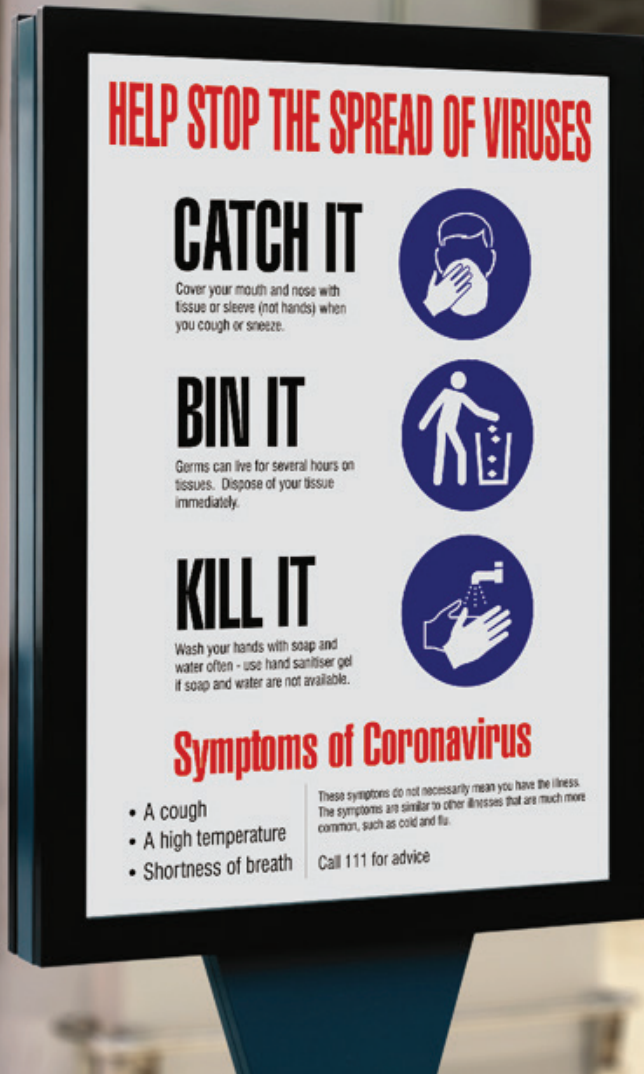

MAX

SPREAD THE MESSAGE

Learn more
Check out
on YouTube

Bepop SIGN & LABEL
PRINTING & CUTTING MACHINE
CPM-200GU - 8 INCH WIDE LABEL PRINTER

Create your own custom signs and labels whenever you need them.

ORDER YOUR NEW PRINTER TODAY